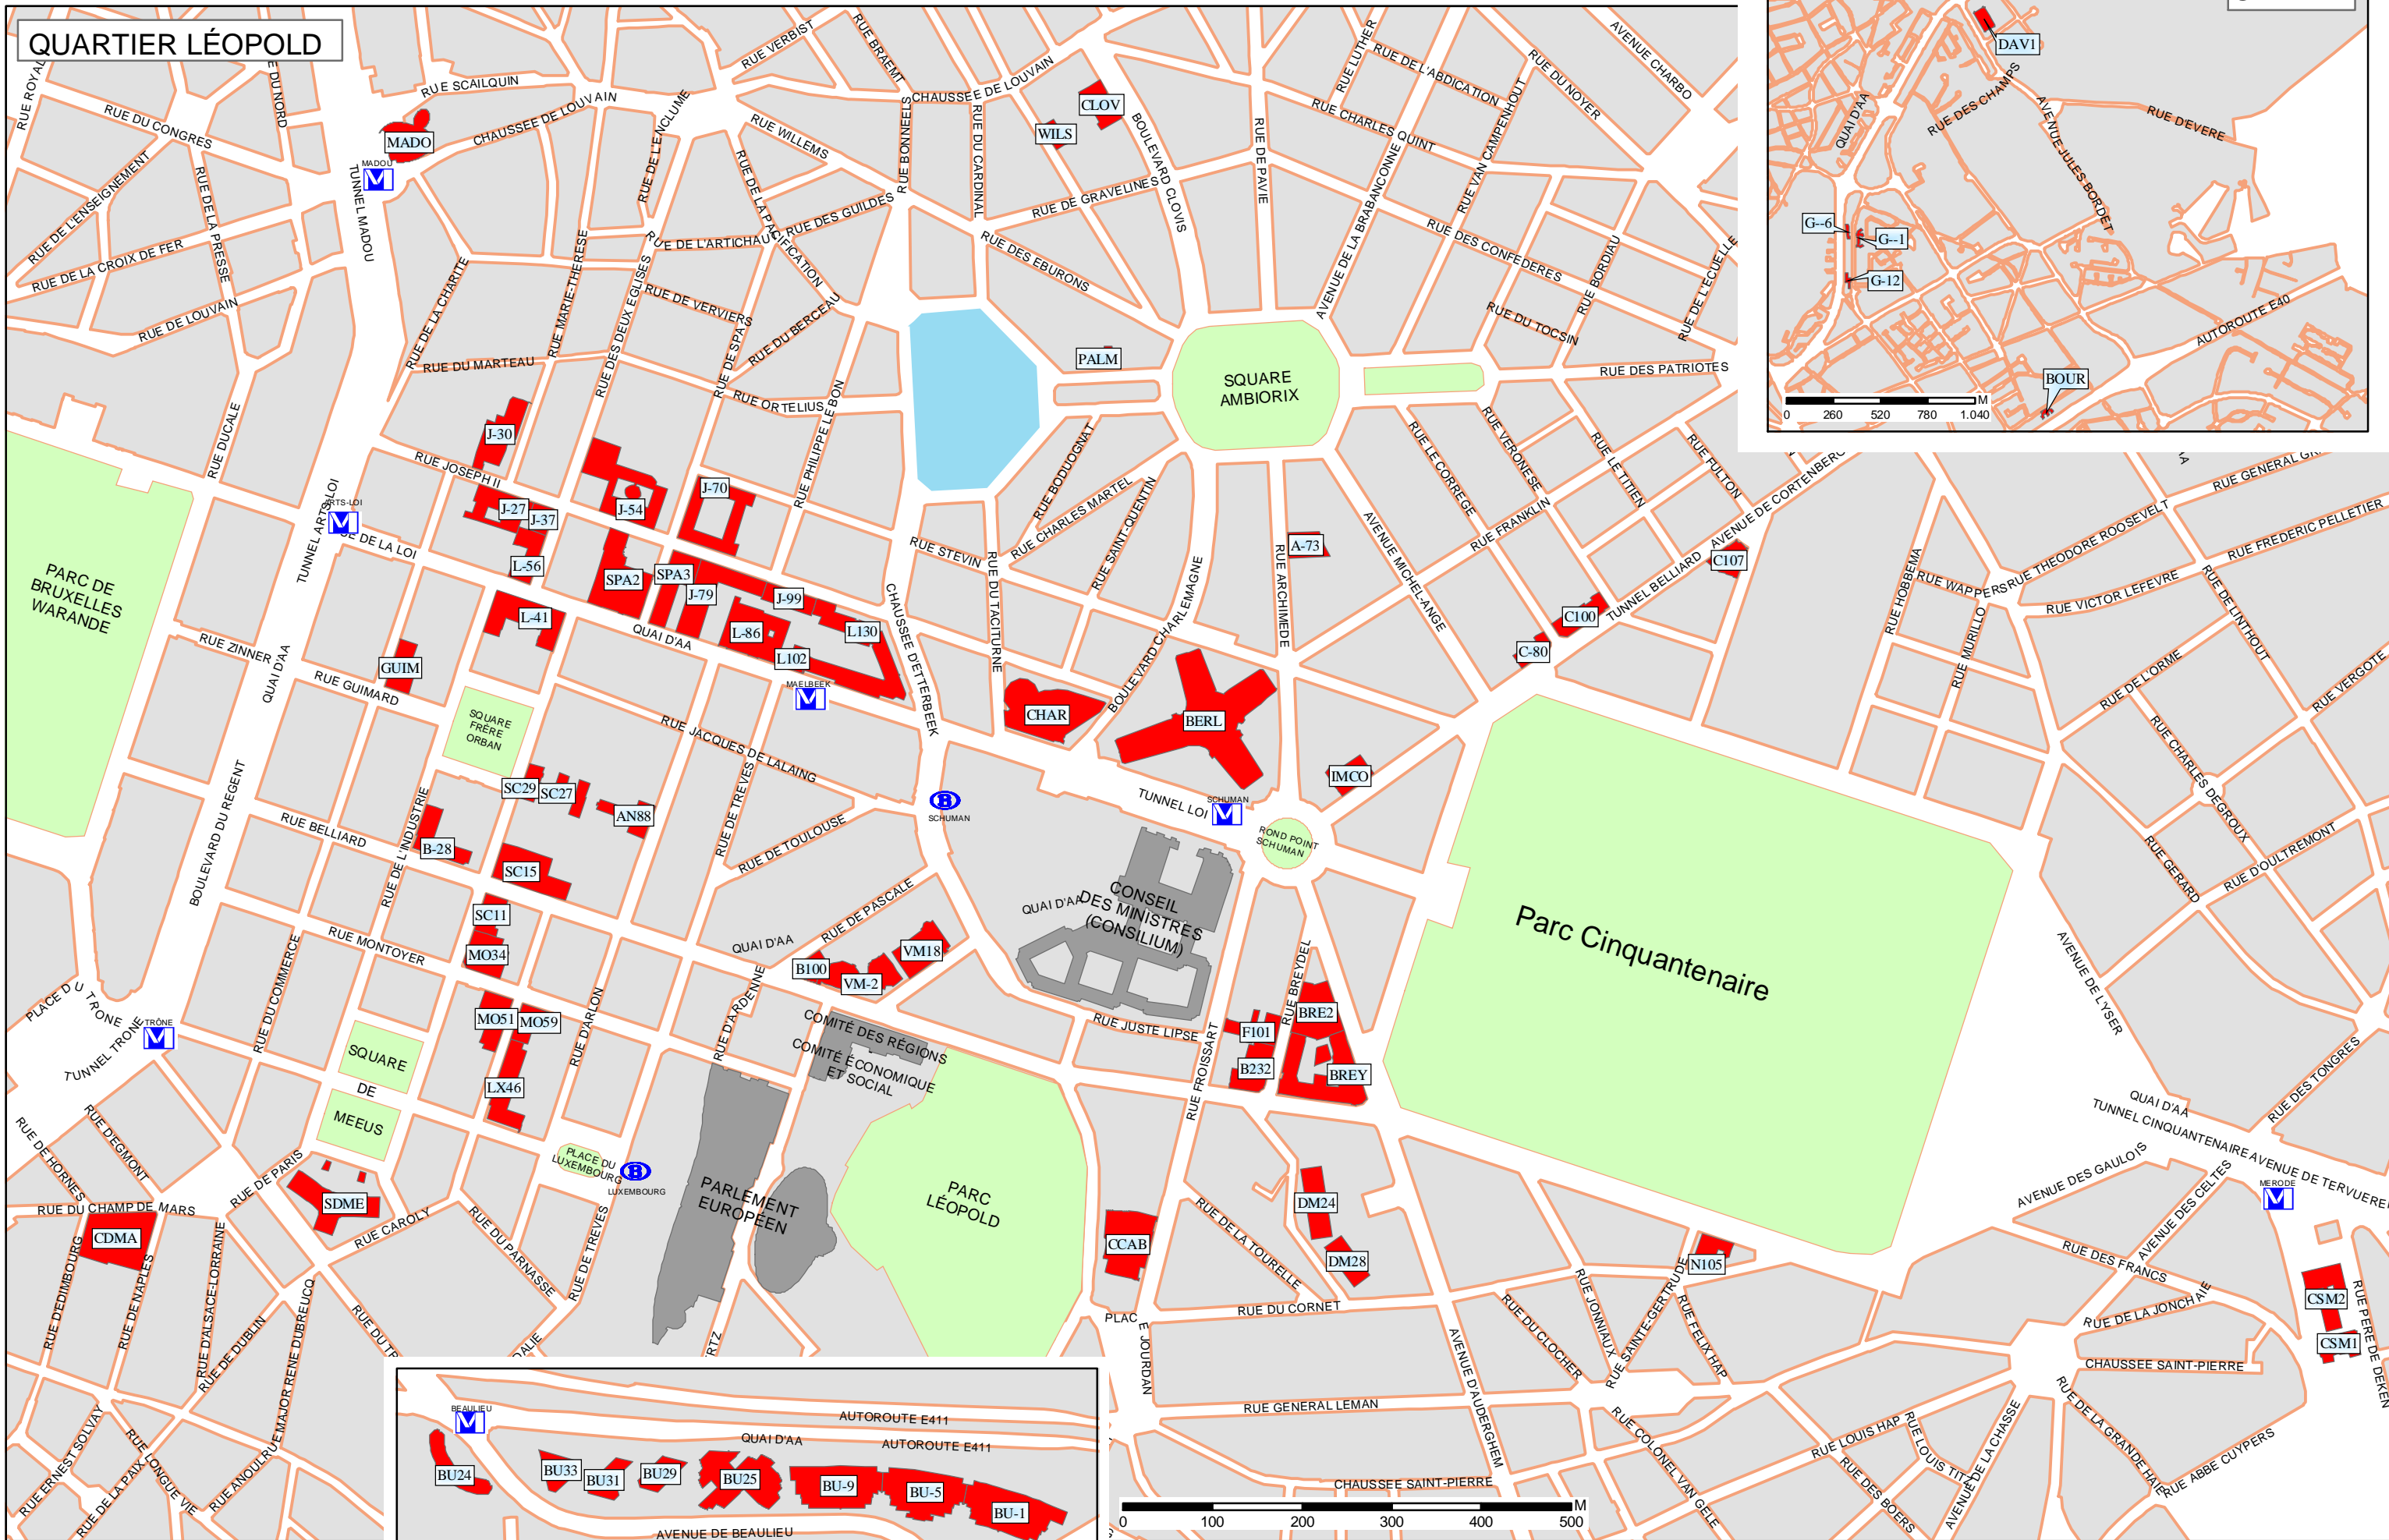

Buildings occupied by the Commission in Brussels

- Legend :**
- Underground stations
 - Train stations
 - Buildings Commission